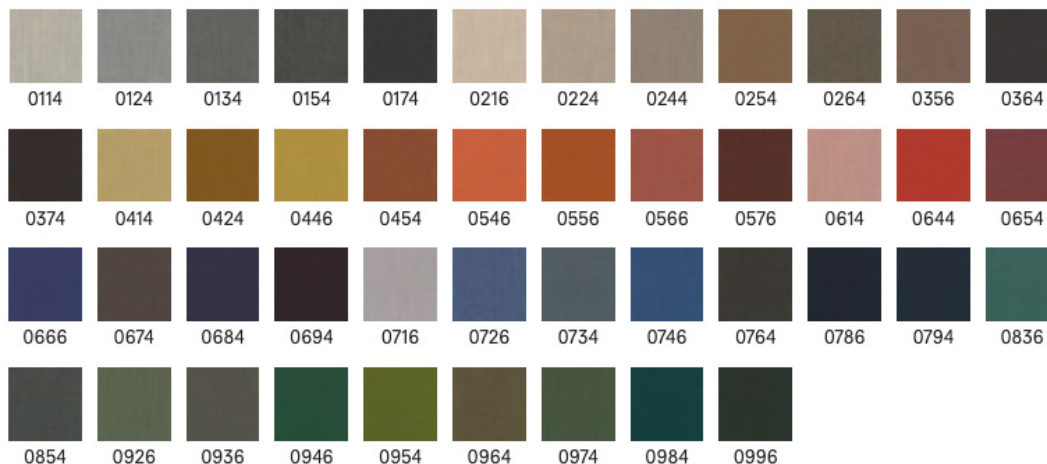

FABRICS

This overview refers to Carl Hansen & Søn's graded in fabric collections: Groups 1-12. The colors are only intended as a guide. For further information, click the collection name below or go to www.kvadrat.dk, www.gabriel.dk or www.agorafabrics.com.

FABRIC GROUP 1

Kvadrat Canvas

Kvadrat Clara

Kvadrat Remix

FABRICS

This overview refers to Carl Hansen & Søn's graded in fabric collections: Groups 1-12. The colors are only intended as a guide. For further information, click the collection name below or go to www.kvadrat.dk, www.gabriel.dk or www.agorafabrics.com.

FABRIC GROUP 2

Kvadrat
Molly

Kvadrat
Re-wool

FABRICS

This overview refers to Carl Hansen & Søn's graded in fabric collections: Groups 1-12. The colors are only intended as a guide. For further information, click the collection name below or go to www.kvadrat.dk, www.gabriel.dk or www.agorafabrics.com.