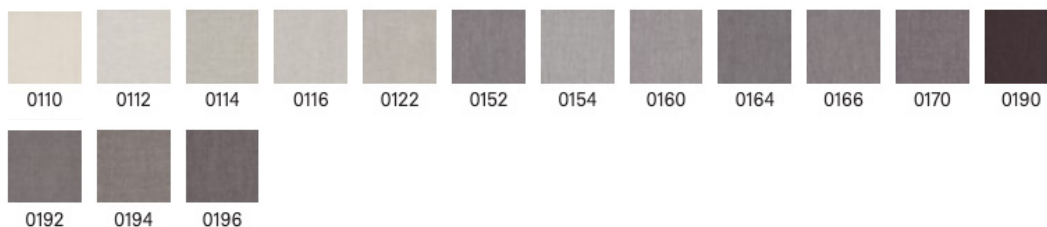

FABRIC GROUP 1

Kvadrat Canvas

Kvadrat Clara

Kvadrat Remix

FABRICS

This overview refers to Carl Hansen & Søn's graded in fabric collections: Groups 1-12. The colors are only intended as a guide. For further information, click the collection name below or go to www.kvadrat.dk, www.gabriel.dk or www.agorafabrics.com.

FABRIC GROUP 1

Gabriel Mood

Gabriel Capture

Gabriel Crisp

*only for Asserbo Series
Cushions CU BMO699
and CU BMO700

Agora Life

*only for AH Outdoor Series
Cushions

Life Oat

FABRICS

This overview refers to Carl Hansen & Søn's graded in fabric collections: Groups 1-12. The colors are only intended as a guide. For further information, click the collection name below or go to www.kvadrat.dk, www.gabriel.dk or www.agorafabrics.com.

FABRIC GROUP 2

Kvadrat
Molly

Kvadrat
Re-wool

FABRICS

This overview refers to Carl Hansen & Søn's graded in fabric collections: Groups 1-12. The colors are only intended as a guide. For further information, click the collection name below or go to www.kvadrat.dk, www.gabriel.dk or www.agorafabrics.com.