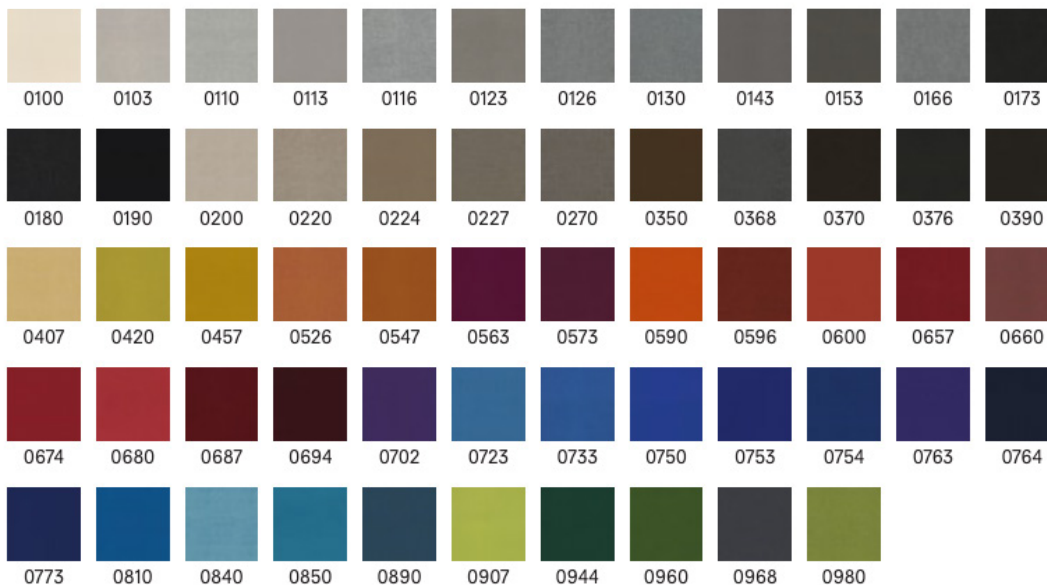

FABRICS

This overview refers to Carl Hansen & Søn's graded in fabric collections: Groups 1-12. The colors are only intended as a guide. For further information, click the collection name below or go to www.kvadrat.dk, www.gabriel.dk or www.agorafabrics.com.

FABRIC GROUP 2

Kvadrat
Molly

Kvadrat
Re-wool

FABRICS

This overview refers to Carl Hansen & Søn's graded in fabric collections: Groups 1-12. The colors are only intended as a guide. For further information, click the collection name below or go to www.kvadrat.dk, www.gabriel.dk or www.agorafabrics.com.

FABRIC GROUP 3

Kvadrat Fiord

Kvadrat Hallingdal

FABRICS

This overview refers to Carl Hansen & Søn's graded in fabric collections: Groups 1-12. The colors are only intended as a guide. For further information, click the collection name below or go to www.kvadrat.dk, www.gabriel.dk or www.agorafabrics.com.