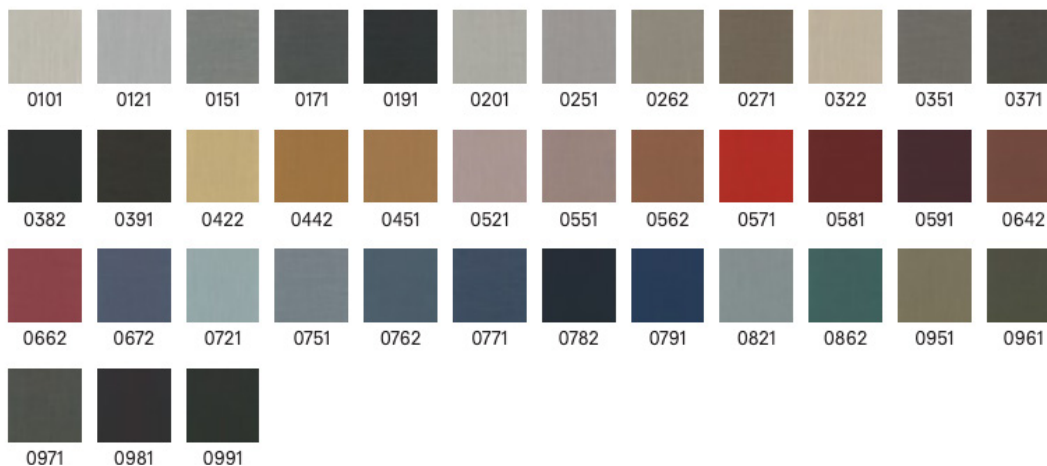

FABRICS

This overview refers to Carl Hansen & Søn's graded in fabric collections: Groups 1-12. The colors are only intended as a guide. For further information, click the collection name below or go to www.kvadrat.dk, www.gabriel.dk or www.agorafabrics.com.

FABRIC GROUP 2

Kvadrat
Molly

Kvadrat
Re-wool

FABRICS

This overview refers to Carl Hansen & Søn's graded in fabric collections: Groups 1-12. The colors are only intended as a guide. For further information, click the collection name below or go to www.kvadrat.dk, www.gabriel.dk or www.agorafabrics.com.

FABRIC GROUP 3

Kvadrat Fiord

Kvadrat Hallingdal

FABRICS

This overview refers to Carl Hansen & Søn's graded in fabric collections: Groups 1-12. The colors are only intended as a guide. For further information, click the collection name below or go to www.kvadrat.dk, www.gabriel.dk or www.agorafabrics.com.